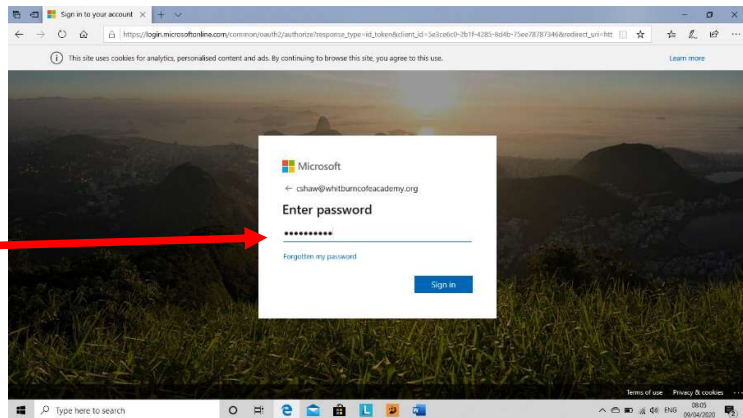

Your school log in password