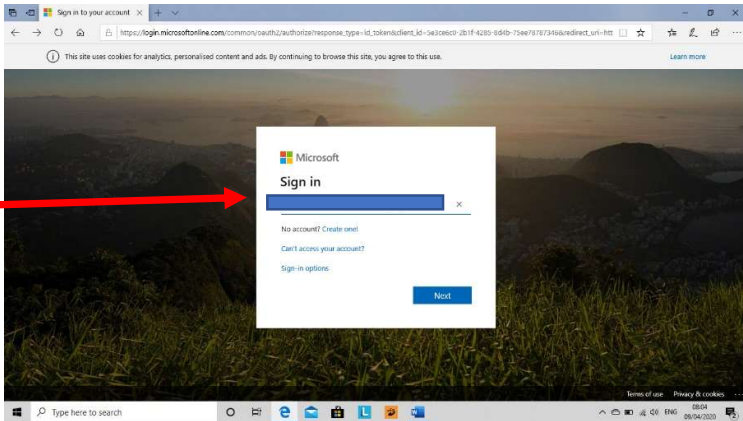

How to access Microsoft Teams from the Whitburn Church of England Academy Website

1. Go to: <https://www.whitburncofeacademy.org/>
2. Go to 'Pupil' and click on the 'Teams' tab

3. Put in your normal school log in details

Username: which is your '70XXXXXX' number

Your school log in password

The Teams you have been invited to by your teachers will appear here

If you have difficulties logging in then please email: office@whitburncofeacademy.org