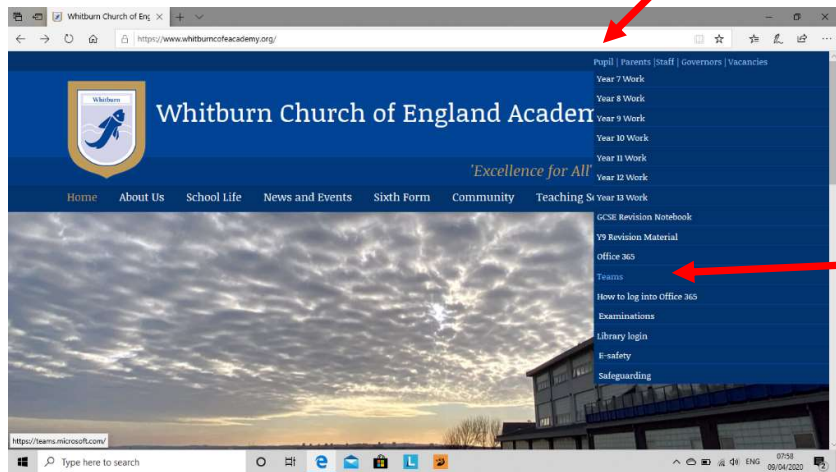

How to access Microsoft Teams from the Whitburn Church of England Academy Website

1. Go to: <https://www.whitburncofeacademy.org/>
2. Go to 'Pupil' and click on the 'Teams' tab

3. Put in your normal school log in details