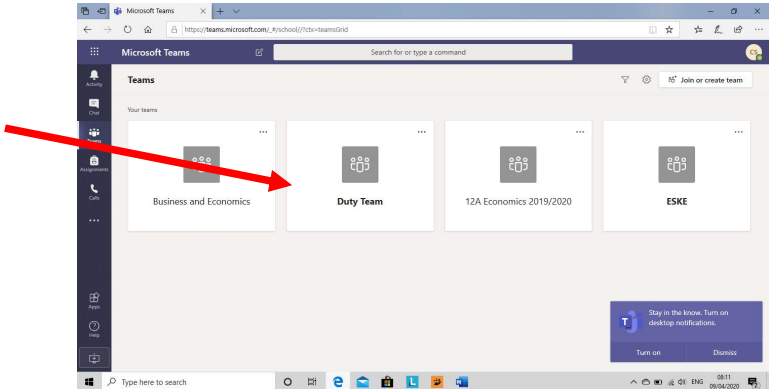

The Teams you have been invited to by your teachers will appear here